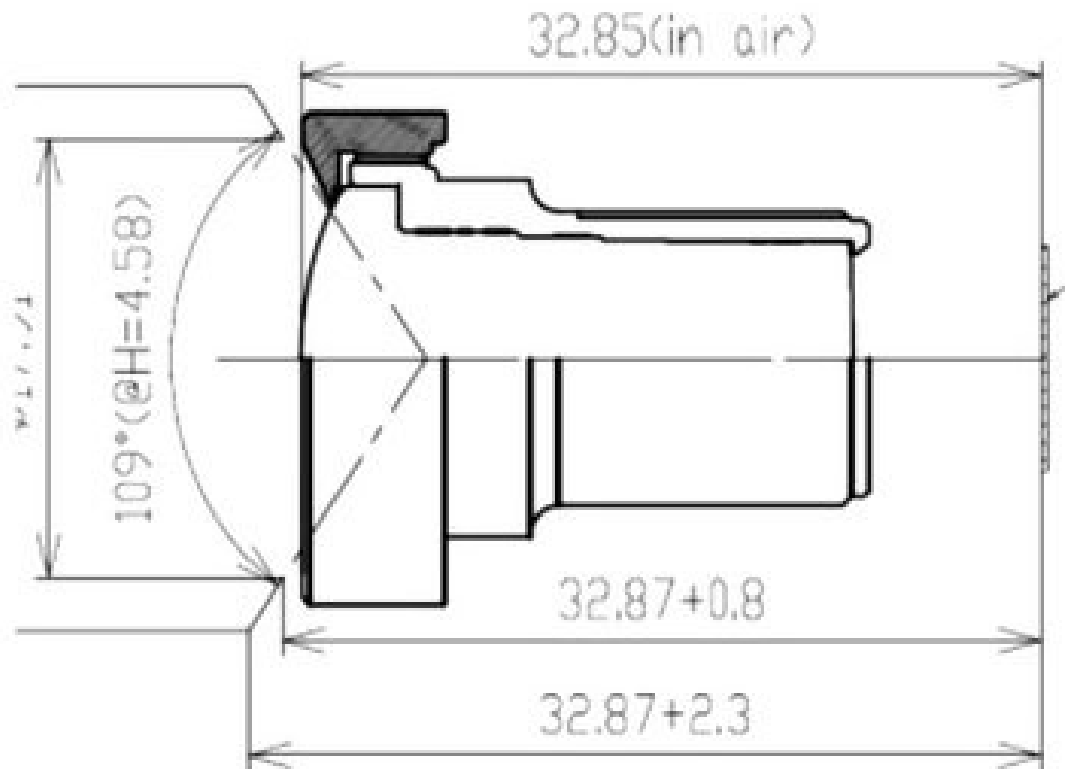

## LM12-5MP-05MM-F2.5-1.8-LD1

Model	LM12-5MP-5MM-F2.5-1.8-LD1
Resolution	5 MegaPixel
IR Corrected	No
Image format (inch)	1/1.8"
Focal length (mm)	5mm
Aperture (Close)	F2.5 Fixed Iris
Minimum Object Distance (M.O.D)	30cm
Dimension	Ø 20 x 25.2mm
Distortion	< 4.6%
Mount	M12
Weight	16 grams
Remarks	