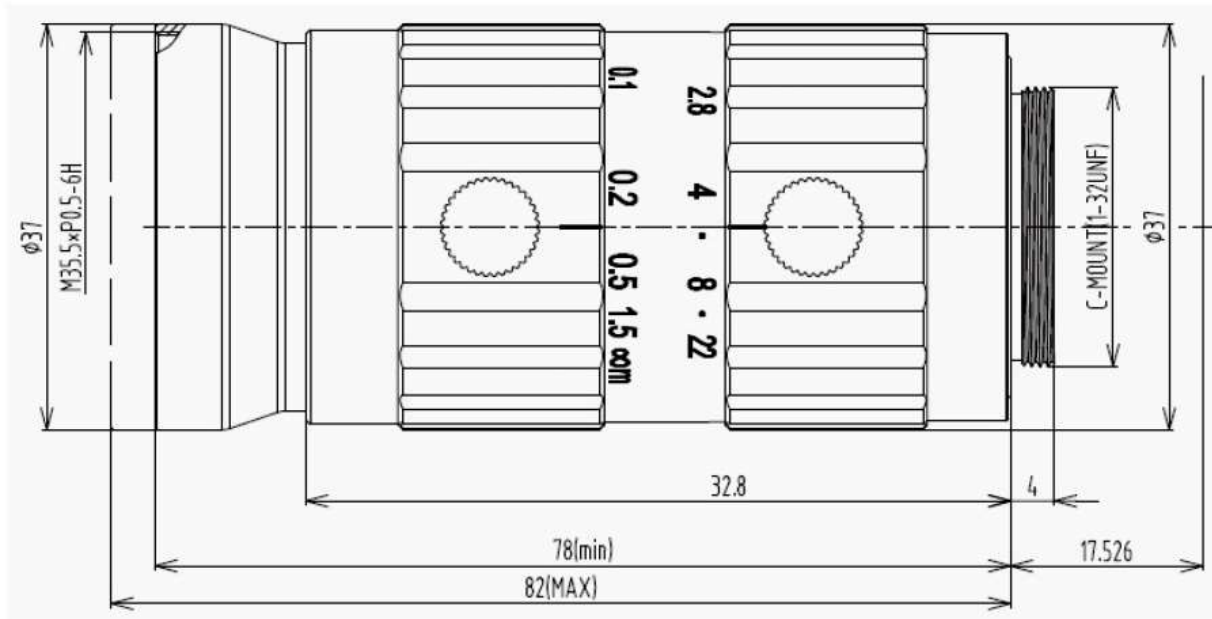

GeTLenses

LCM-20MP-16MM-F2.8-1.1-ND1

Model	LCM-20MP-25MM-F2.8-1.1-ND1
Resolution	20 MegaPixel
IR Corrected	no
Image format (inch)	1.1"
Focal length (mm)	25mm
Aperture (Close)	F2.8 Manual Iris
Minimum Object Distance (M.O.D)	10cm
Dimension	$\phi 37$ x 82mm
Distortion	< 0.1%
Mount	C
Weight	235 grams
Remarks	