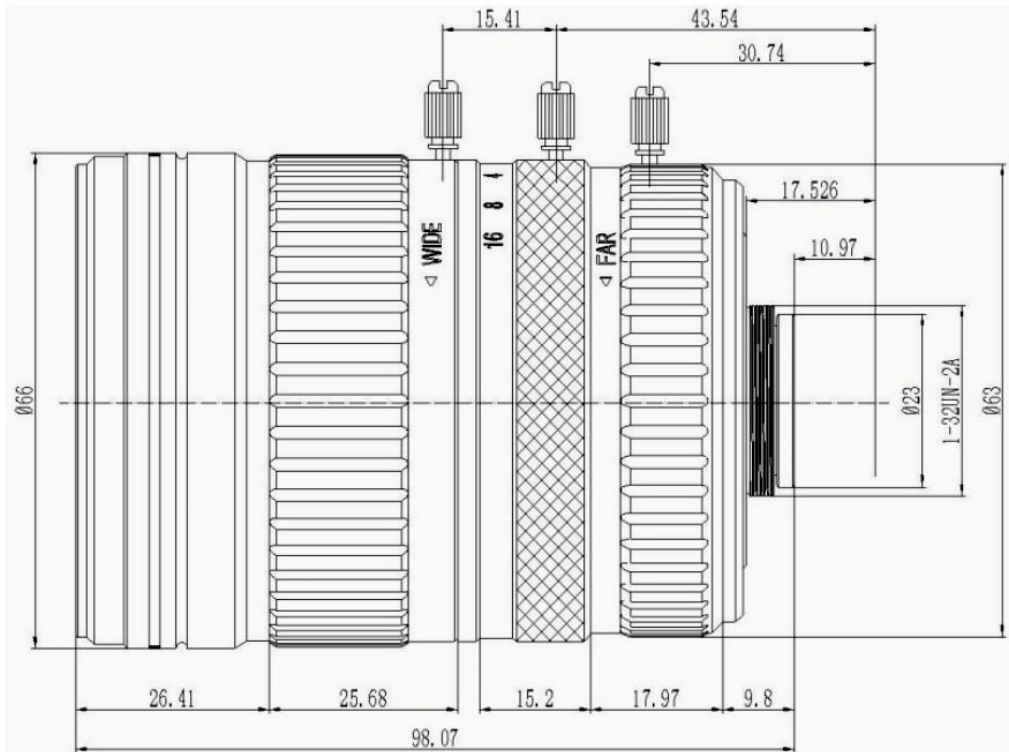

GETLenses

LCM-12MP-1140MM-F1.6-1-LD1

Model	LCM-12MP-1140MM-F1.6-1-LD1
Resolution	12 MegaPixel
IR Corrected	Yes
Image format (inch)	1"
Focal length (mm)	11 – 40 mm
Aperture (Close)	F1.6 Manual Iris
Minimum Object Distance (M.O.D)	250cm
Dimension	$\varnothing 66 \times 98.07$ mm
Distortion	< 5%
Mount	C
Weight	560 grams
Remarks	Varifocal