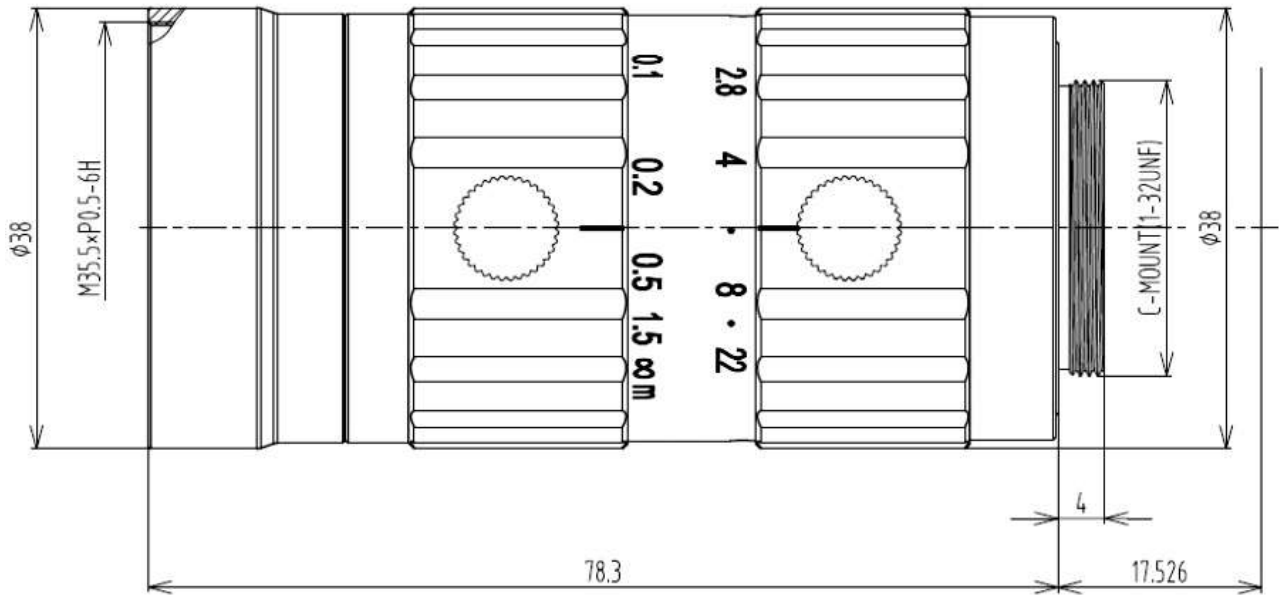

GeTLenses

LCM-20MP-16MM-F2.8-1.1-ND1

Model	LCM-20MP-16MM-F2.8-1.1-ND1
Resolution	20 MegaPixel
IR Corrected	no
Image format (inch)	1.1"
Focal length (mm)	16mm
Aperture (Close)	F2.8 Manual Iris
Minimum Object Distance (M.O.D)	10cm
Dimension	$\phi 38 \times 78.3$ mm
Distortion	< 0.5%
Mount	C
Weight	235 grams
Remarks	